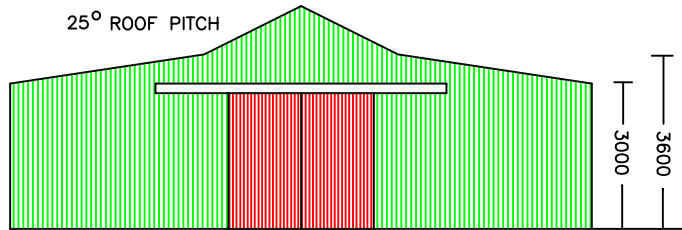

17MM FORMPLY 1.200 HIGH WITH "J" MOULD TO TOP TO STOP HORSES CHEWING

AUSTRALIAN BARN

AMERICAN BARN