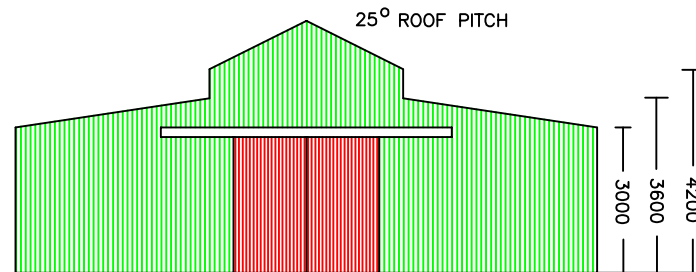

17MM FORMPLY 1.200 HIGH WITH "J" MOULD TO TOP TO STOP HORSES CHEWING

AUSTRALIAN BARN

AMERICAN BARN